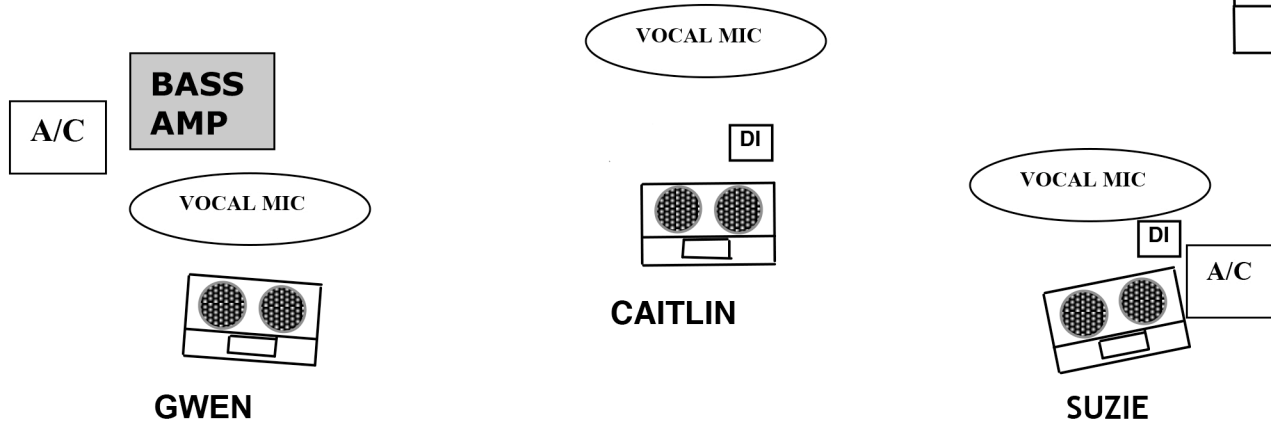

# MARIGOLDS STAGE PLOT

Drum mics	
1	Kick
2	Snare
3	OH 1
4	OH 2

NOTES FOR TECHS
-We like to set up in a gentle arc shape -Separate monitor mixes would be great
- Gwen sings and plays electric bass
- Caitlin sings and plays 6 string acoustic, and high-string guitar
- Suzie sings and plays 6 string acoustic and takes the guitar leads